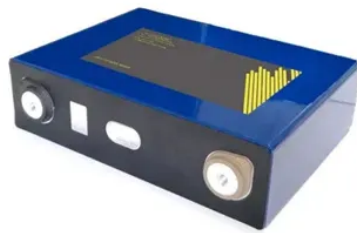

## IP66 communication power cabinet for remote areas

IP rated cabinets offer. Vikinor outdoor enclosures, including our industry-leading multitenant cabinets, safeguard critical telecom, energy, and industrial equipment from weather, dust, and vandalism. Designed to meet high protection standards and environmental demands, they ensure reliable performance for equipment. The Transtector TT-NEIA-FL-6618 is a floor standing network cabinet specially designed for the outdoor environment. Our IP66-rated cabinet is available in white color along with an adjustable mounting depth of 24-inches (600 mm).