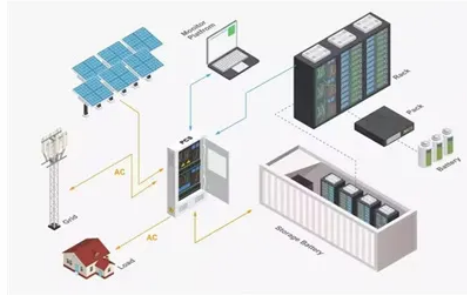

How to connect the power supply of outdoor telecom cabinet

Overview

Using power stacking to connect multiple switches with a single power supply, supplemented by a second PSU for redundancy. Pick a spot near power and network lines to make setup easier and avoid signal problems. Make sure the ground is flat and steady to stop the cabinet from moving and to keep it working well. OWC-1952B-ACTP-17 - Cabinet overall dimensions: Height - 81. The cabinet should be mounted on a pole. Installing an outdoor cabinet on a pole is quite a hassle particularly where it is critically required for sustainability coupled with the right alignment. Whether it is telecom equipment or any highly crucial infrastructure setup, pole mounting pays back in fantastic, sustainable performance for. Before installing a power distribution unit (PDU), evaluate the available space and layout in your telecom cabinet. Organizing cabinet space optimizes airflow, which is essential for maintaining server. This guide explains DC power sizing from first principles, using clear steps, real examples, and practical engineering logic—so even readers without a power background can fully understand it.

Article Content

Five Tips for Installing ESTEL Power Distribution ...

Ensure safe and efficient installation of a Power Distribution Unit for Telecom Cabinet with these five expert tips on placement, cable ...

Eltek Datasheet template v6

The Type 4 telecom power outdoor cabinet is a new generation platform designed to meet customer needs, give configuration flexibility and supports a variety of applications. The cabinet is well suited ...