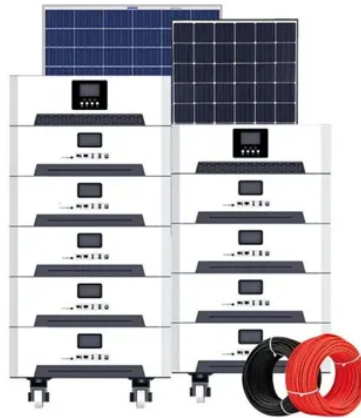

Emergency server rack 50kW specifications and models

Overview

We provide detailed technical specifications for each rack and enclosure category to help you make informed decisions. Downloadable PDFs are available for the following: