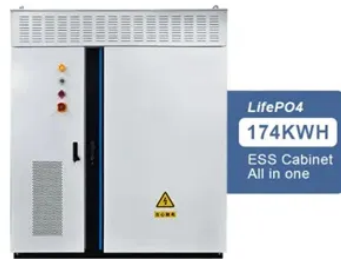

Data Center Battery Cabinet 600mm Depth

Overview

IDCPDU 600*600mm Wall Mount Data Center Cabinet offers 15u capacity, 30kg load, and SPCC metal material. Ideal for indoor server racks and battery cabinets. Introducing the Linkbasic 15U 600mm Deep Battery Cabinet, your ultimate solution for secure and efficient battery storage in data centers and IT. Explore a comprehensive range of 600mm wide x 600mm deep data cabinets and racks from top brands at Comms Express. Our cabinets are the EIA standard. This Performance Series 6U 600mm depth network cabinet offers reliability, value and versatility in organizing and securing your 19" standard rack-mount servers and networking equipment. The high specification of the cabinet means it's suitable for almost any data comms or voice networking installation. Each. Our AI beta will help you find out quickly. It has removable side panels for easy access, along with venting slots to keep your equipment.

Article Content

6U 600mm Depth Wallmount Server Cabinet

Elegant and secured WM660B wall mount cabinet by CLAYTEK. The easy side panel access is convenient to perform routine maintenance, but also can be locked to prevent unauthorized access.

IDCPDU 600*600mm Wall Mount Data Center Cabinet 15u Battery ...

IDCPDU 600*600mm Wall Mount Data Center Cabinet offers 15u capacity, 30kg load, and SPCC metal material. Ideal for indoor server racks and battery cabinets.| Alibaba

Battery Cabinet

With its spacious 15U capacity and 600mm depth, the Linkbasic Battery Cabinet provides ample room to accommodate your battery setup while allowing for easy access and maintenance.

600mm Wide x 800mm Deep Data Cabinets & Server Racks | Comms ...